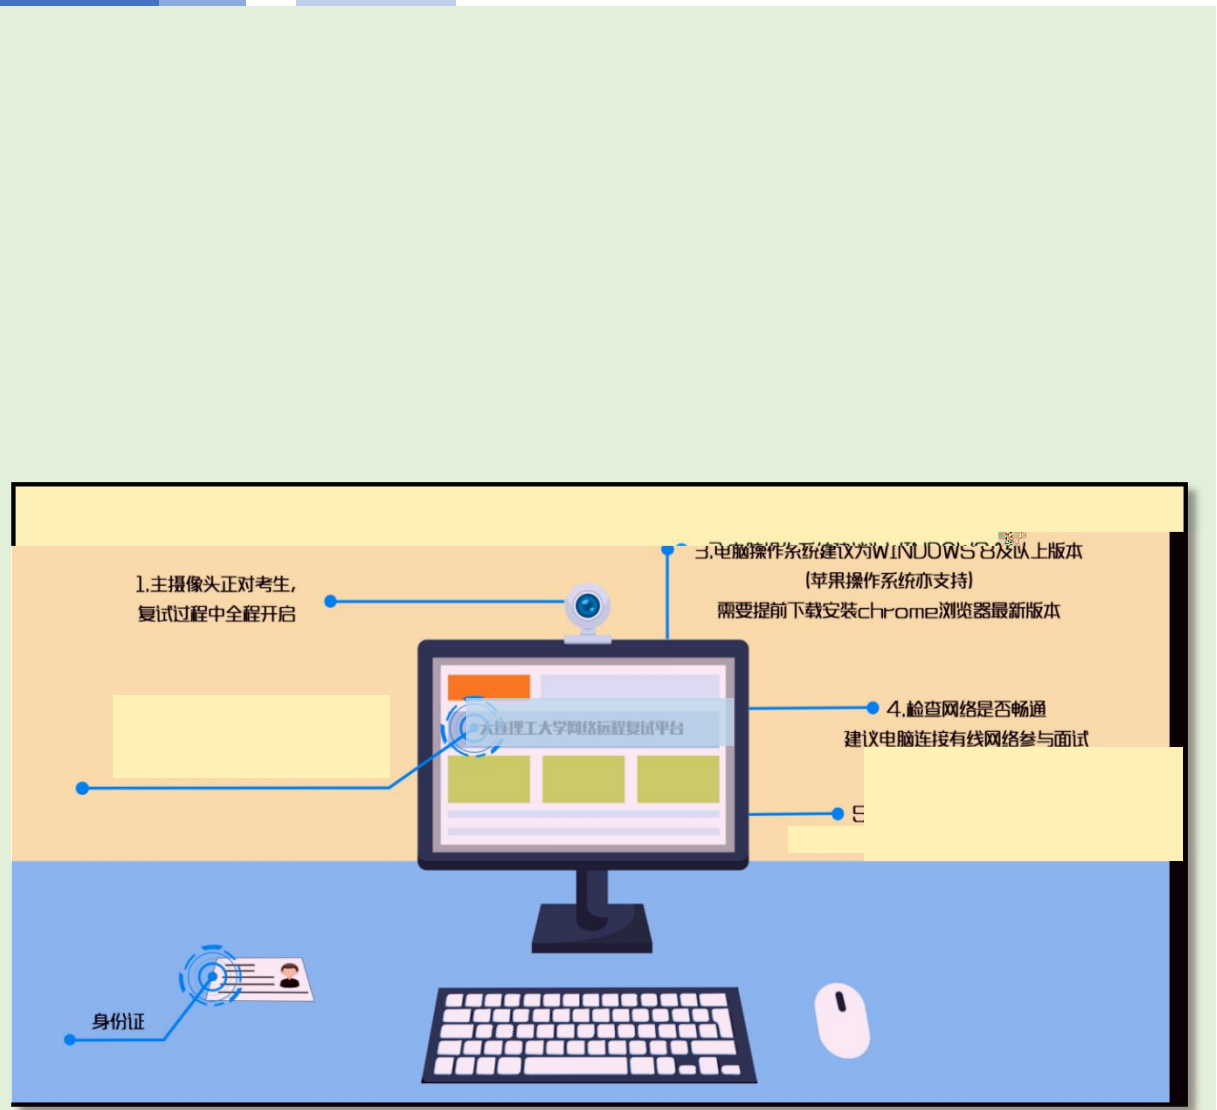

河海大學

HOHAI UNIVERSITY

C

C

Blue decorative text or symbols at the top right edge.

河海大學

HOHAI UNIVERSITY

1. <https://www.yjszsms.com/school/10294>