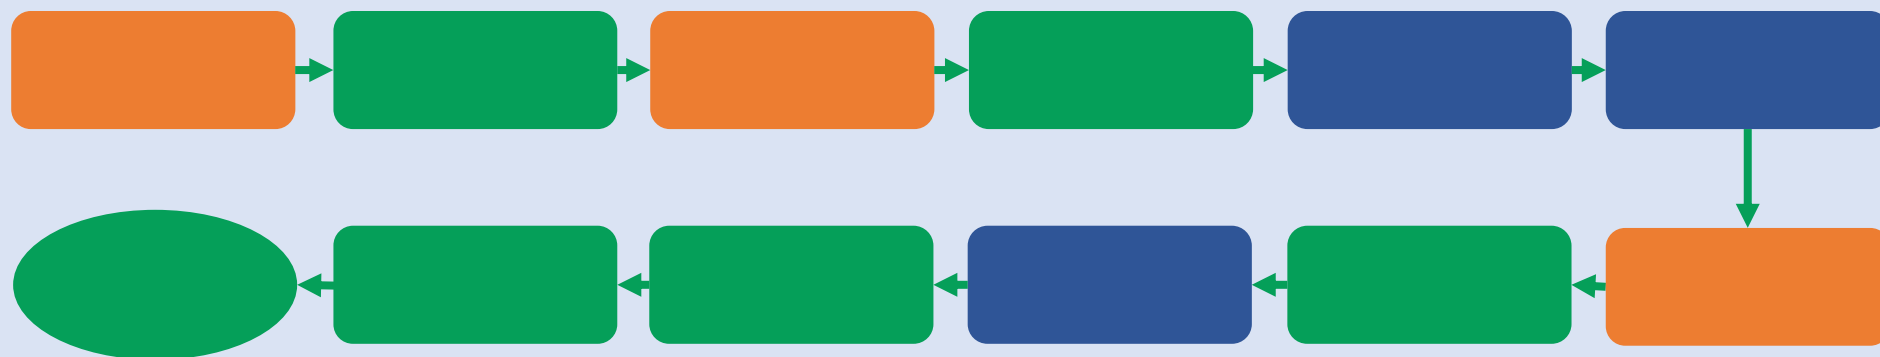

河海大學  
HOHAI UNIVERSITY

C

C

河海大学  
HOHAI UNIVERSITY

河海大学  
HOHAI UNIVERSITY

<https://www.yjszsms.com/school/10294>

A screenshot of the 'Graduate Admission Online Interview Platform' (研究生招生在线面试平台) interface. The page has a blue header with the Hohai University logo and name. Below the header, the main title '研究生招生在线面试平台' is displayed, followed by the subtitle 'Remote Interview Service Platform'. A prominent button labeled '设备检测' (Device Check) is visible. Below this, a message says 'Welcome 马' (Welcome Ma). A large orange banner with the text '请先检测您的设备!' (Please check your device first!) is present. On the right side, there is a '通知公告' (Notice) section. The interface also includes a top navigation bar with a search icon and a power icon, and a bottom navigation bar with '考生须知' (Candidate须知), '在线客服1' (Online Service 1), and '在线客服2' (Online Service 2). Red arrows point to the '设备检测' button, the '通知公告' section, and the top navigation icons.