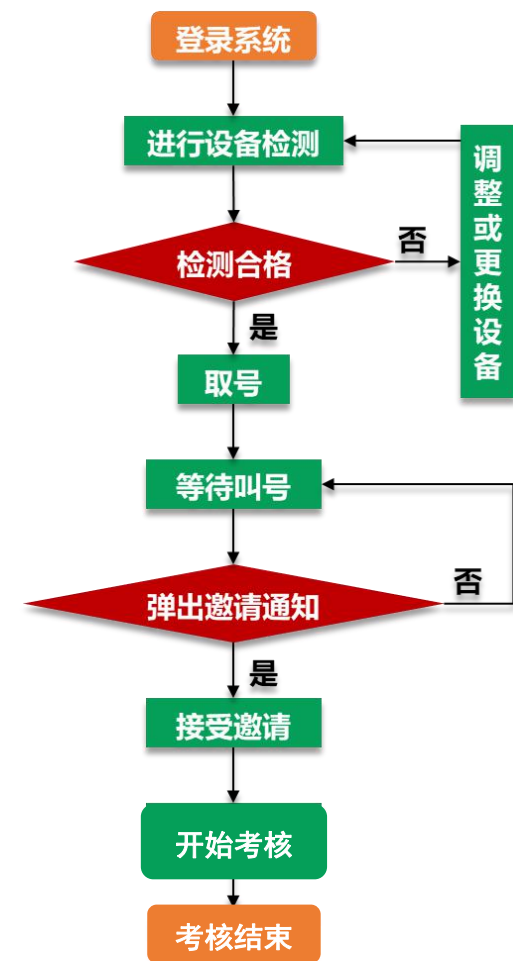

河海大學  
HOHAI UNIVERSITY

C

C

河海大学  
HOHAI UNIVERSITY

河海大学  
HOHAI UNIVERSITY

<https://www.yjszsms.com/school/10294>

A screenshot of the 'Graduate Admission Online Interview Platform' (研究生招生在线面试平台) interface. The page has a blue header with the Hohai University logo and name. Below the header, the main title '研究生招生在线面试平台' is displayed, followed by the subtitle 'Remote Interview Service Platform'. A prominent button labeled '设备检测' (Device Check) is visible. Below this, a message says 'Welcome 马' (Welcome Ma). A large orange banner with the text '请先检测您的设备!' (Please check your device first!) is present. On the right side, there is a '通知公告' (Notice) section. The interface also includes a top navigation bar with a search icon and a power icon, and a bottom navigation bar with '考生须知' (Candidate须知), '在线客服1' (Online Service 1), and '在线客服2' (Online Service 2). Red arrows point to the '设备检测' button, the '通知公告' section, and the top navigation icons.

河海大学  
HOHAI UNIVERSITY

www.yjszsms.com 想要

 使用您的麦克风

 使用您的摄像头

允许

禁止

设备检测

麦克风